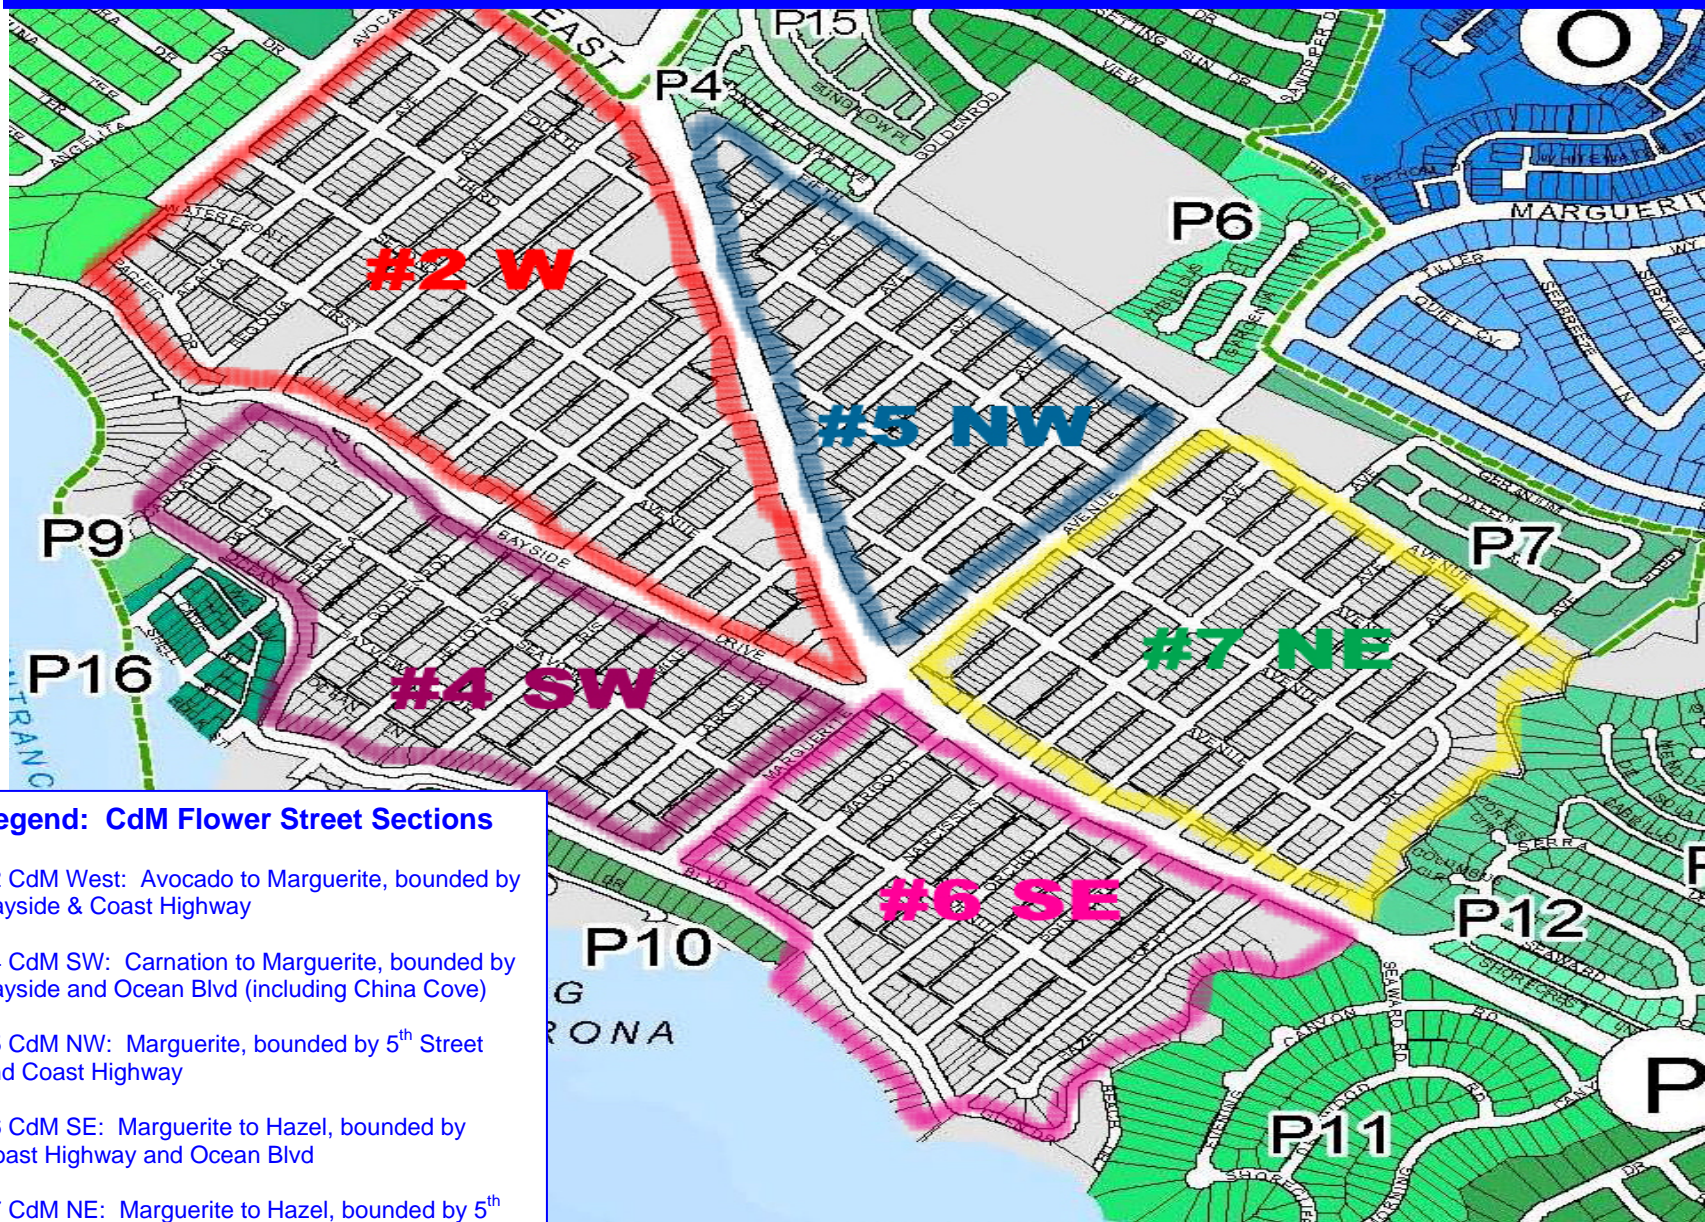

CdMRA Map – CdM Flower Street Sections

Legend: CdM Flower Street Sections

#2 CdM West: Avocado to Marguerite, bounded by Bayside & Coast Highway

#4 CdM SW: Carnation to Marguerite, bounded by Bayside and Ocean Blvd (including China Cove)

#5 CdM NW: Marguerite, bounded by 5th Street and Coast Highway

#6 CdM SE: Marguerite to Hazel, bounded by Coast Highway and Ocean Blvd

#7 CdM NE: Marguerite to Hazel, bounded by 5th Street and Coast Highway